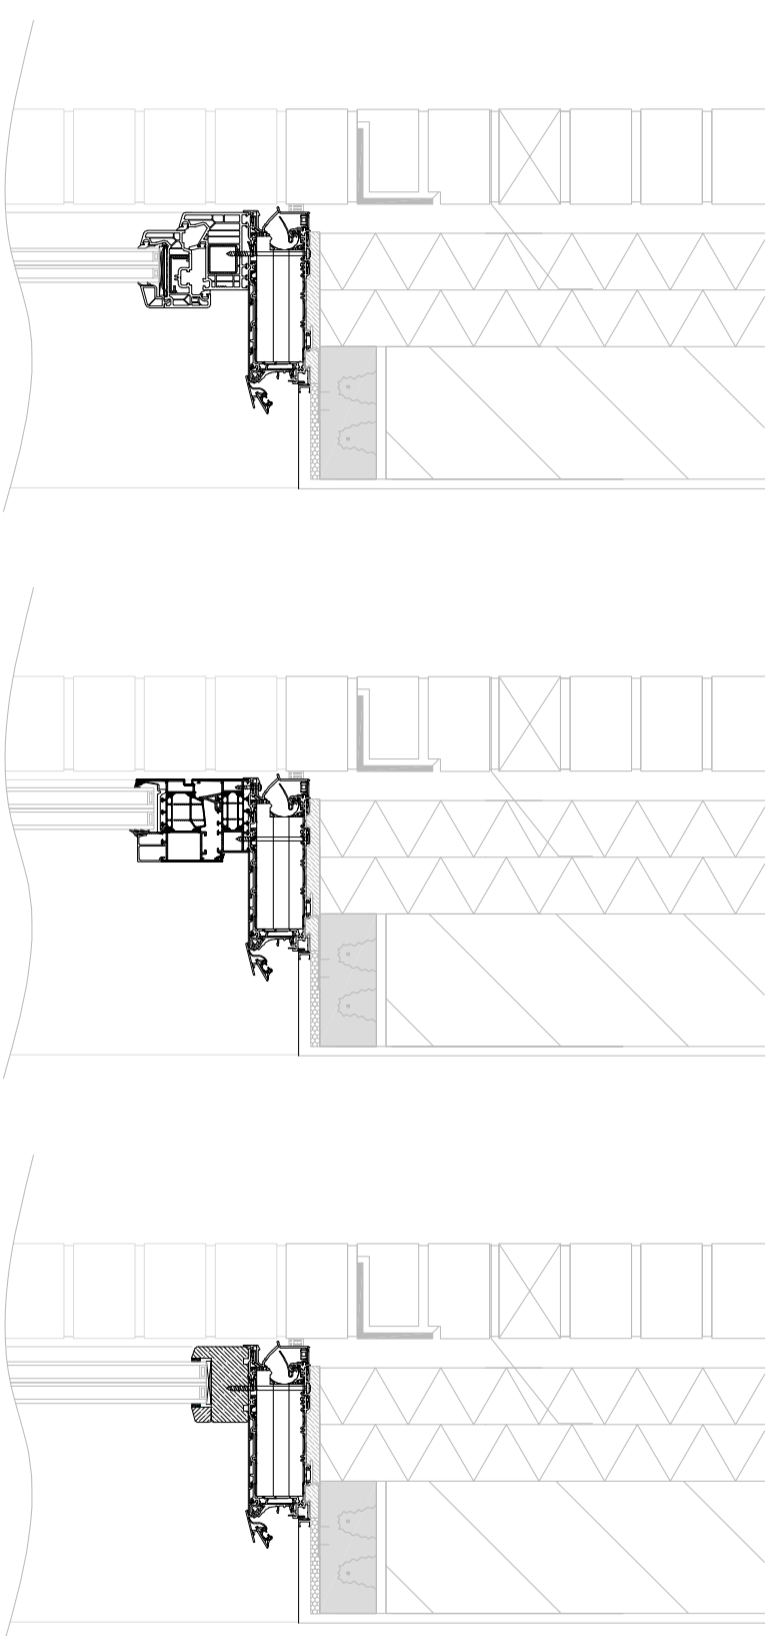

	IVV AIR High	Design Butenkap
RAAM 50-82		
RAAM 83-112		
RAAM 113-142		
RAAM 143-172		
RAAM 173-202		
RAAM 203-232		
RAAM 233-262		
RAAM 263-292		

PVC

Alu

Hout

 <b>RENSON</b> Creating healthy spaces www.renson.eu - 8790 Waregem (Belgium) <small>The drawing is owned by RENSON and may not be copied or shown to third parties without written permission.</small>		Description : <b>IVV AIR High</b>	Sheet : 1/1 Scale : 1/8 Drawn : LVEKE
Use : <b>IVV AIR High</b>	Project nr. : -	State : <b>Work in Progress</b>	Size : A3 units in mm
Part. nr. : -	Creation date : 21/04/2020	Doc. nr. : <b>IVV AIR High - Technical Drawings</b>	